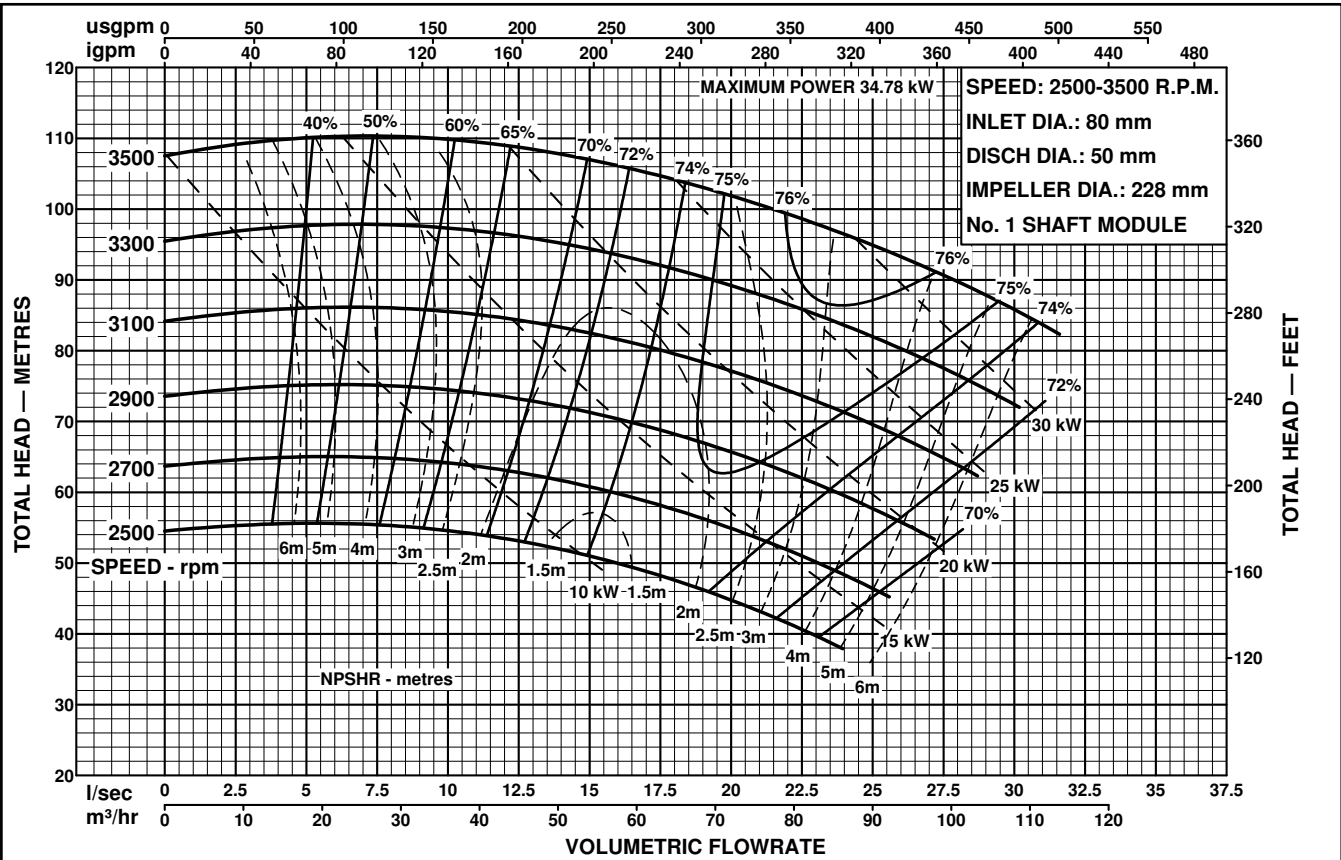

**MODEL
80x50-200**

ISO2858
END SUCTION PUMPS
50Hz PERFORMANCE

Performance to AS2417 Grade 2 for clean, cold water only.

Performance to AS2417 Grade 2 for clean, cold water only.