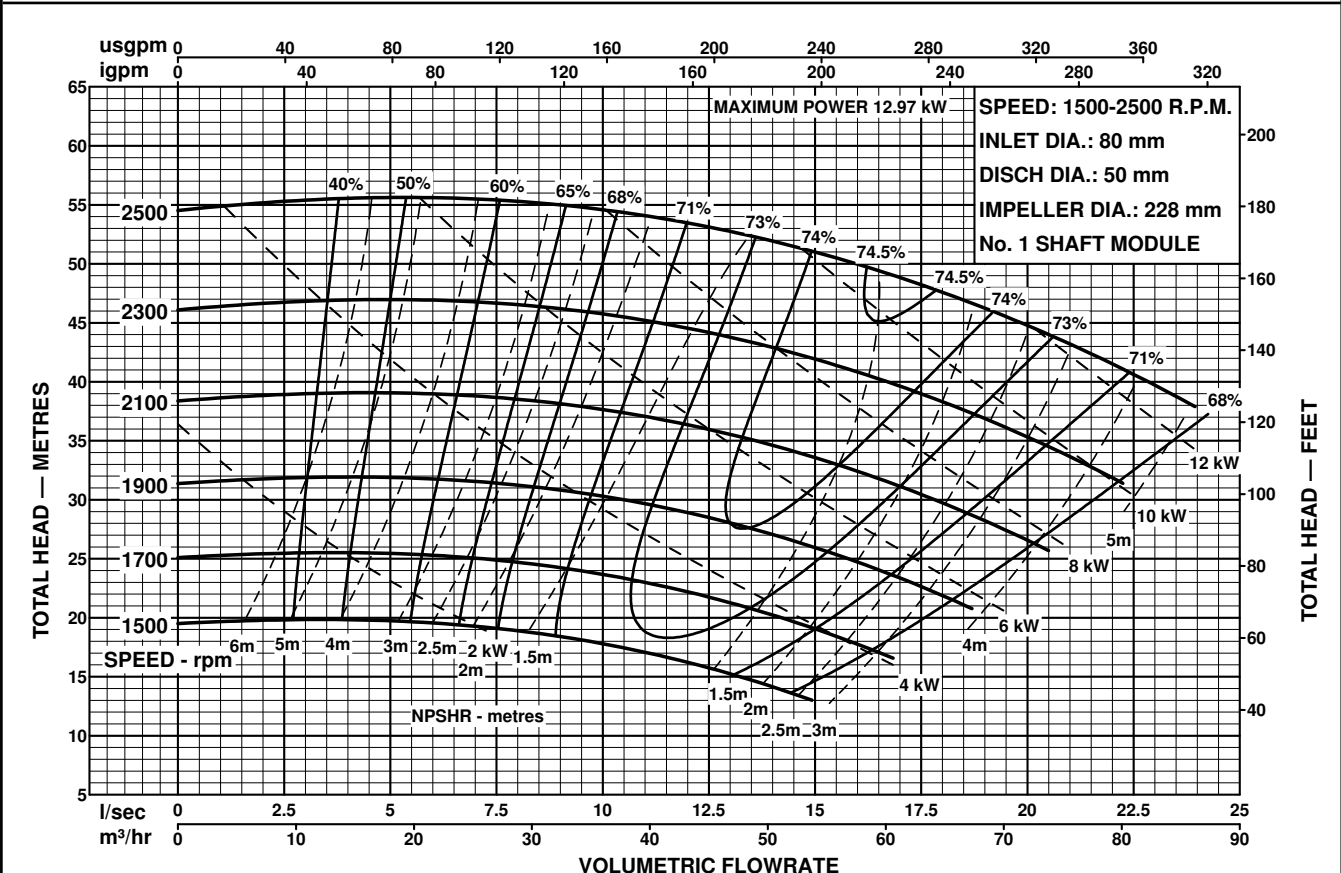

**MODEL
80x50-200**

ISO2858
END SUCTION PUMPS
50Hz PERFORMANCE

Performance to AS2417 Grade 2 for clean, cold water only.

Performance to AS2417 Grade 2 for clean, cold water only.